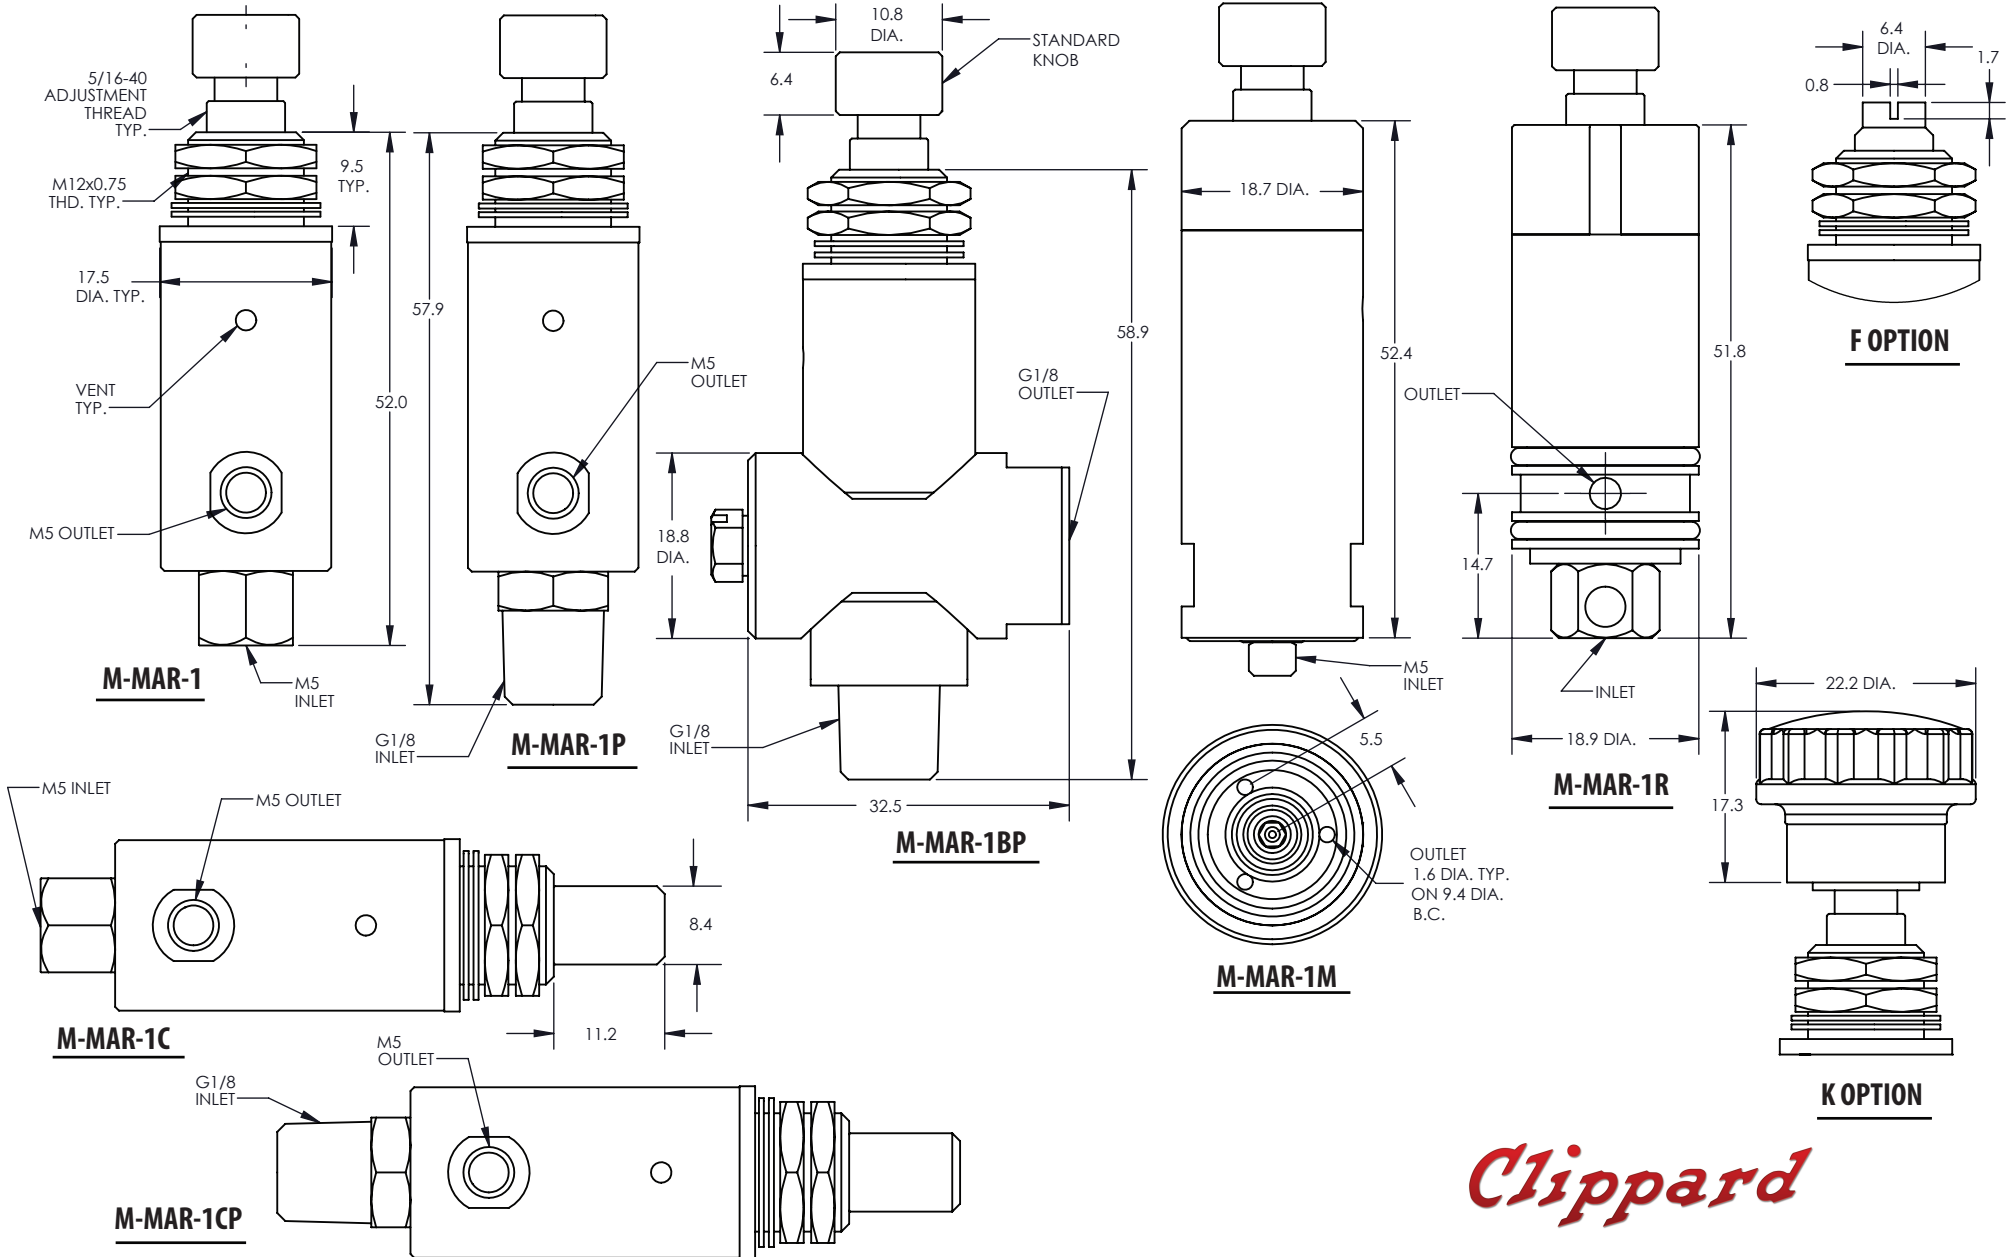

# M-MAR REGULATORS

**Clippard**

877-245-6247 | **clippard**